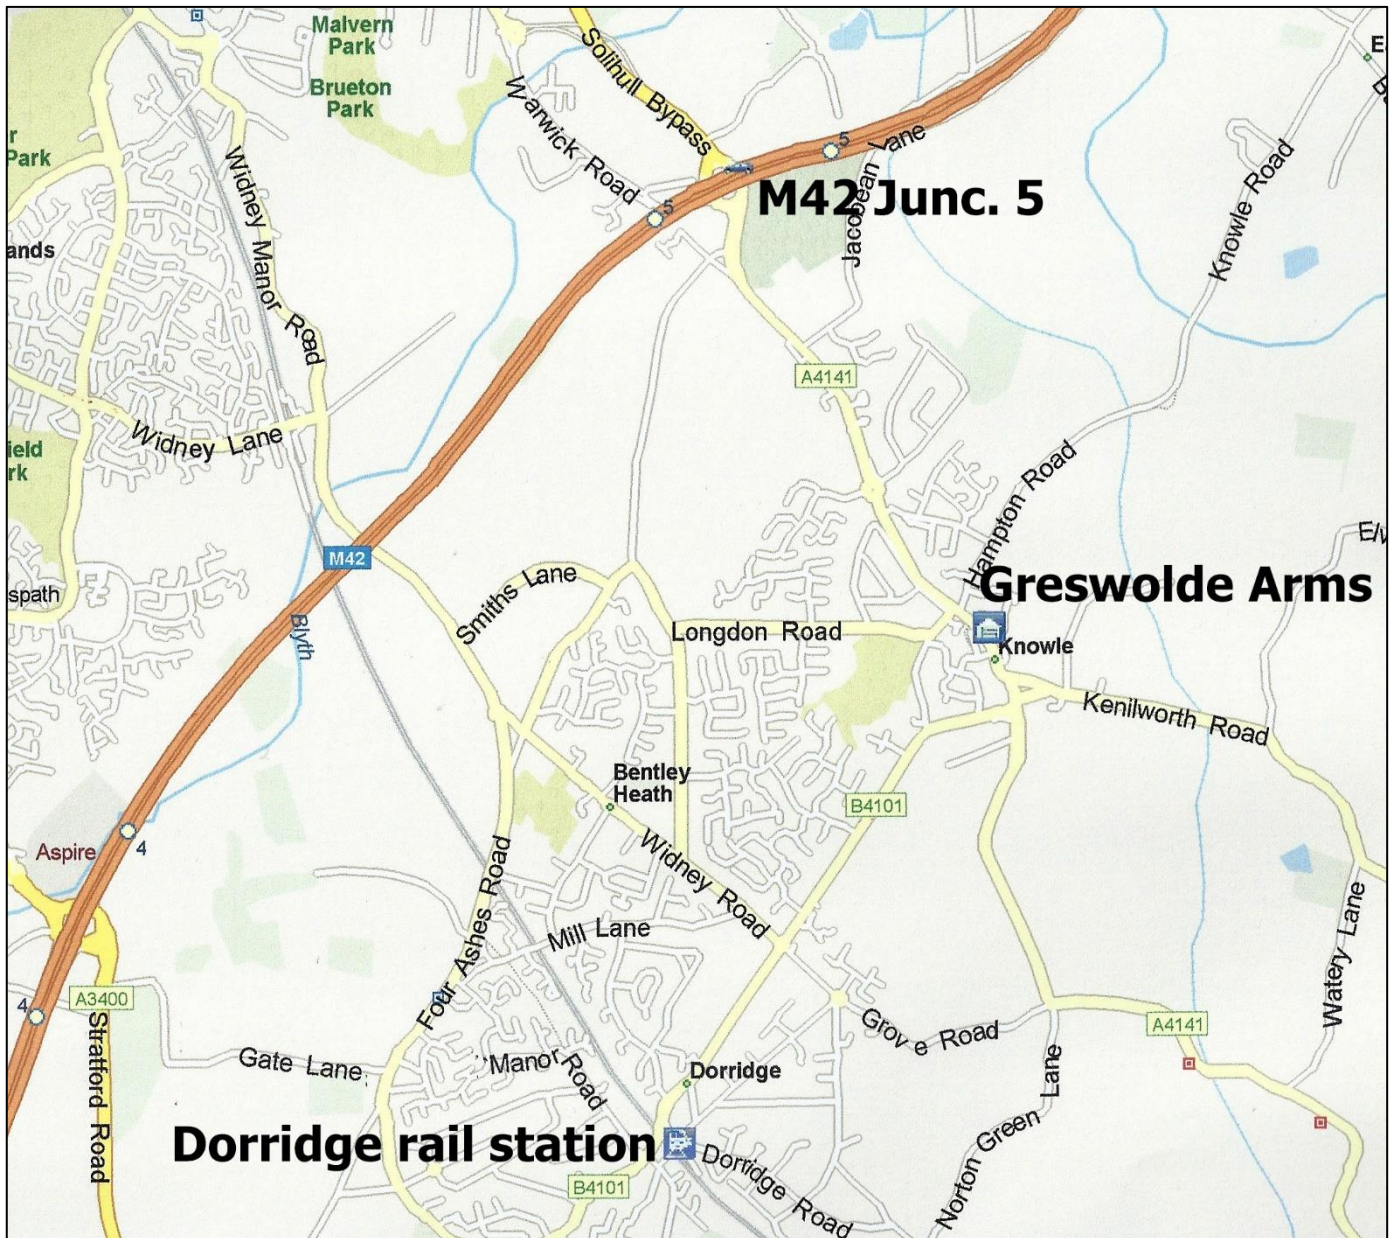

RPG Annual Convention (15 - 17 June, 2018)
Greswolde Arms, Knowle, Solihull, B93 0LL

Nearest Railway Station:

Dorridge (on the Chiltern Line) with frequent services between Marylebone and Birmingham Snow Hill (connection at Moor Street with services through to Birmingham New Street).